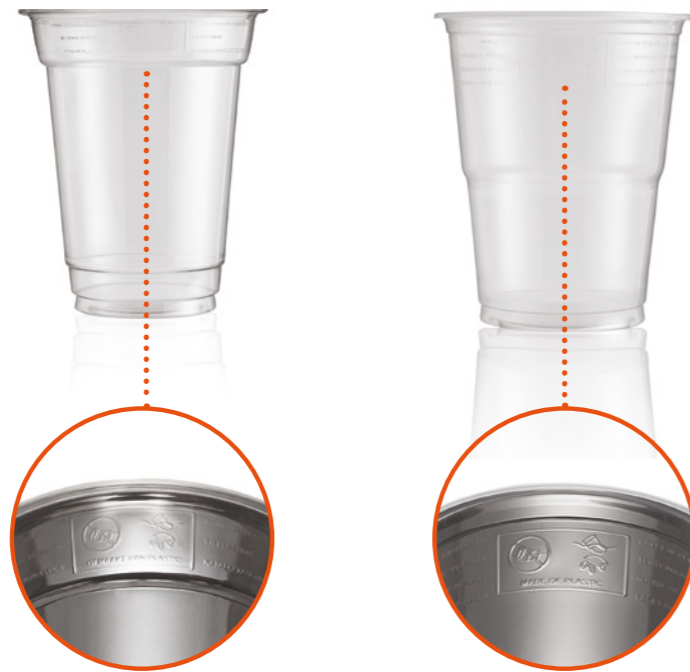

PACCOR TO START MARKING SINGLE-USE BEVERAGE CUPS

According to the Single-Use Plastics Directive (SUP), specifically Regulation (EU) 2020/2151 of 17 December 2020 laying down rules on harmonised marking specifications on single-use plastic products listed in Part D of the Annex to Directive (EU) 2019/904 of the European Parliament and of the Council, all disposable beverage cups made wholly or partly from plastic need to be provided with EU prescribed logo. The Regulation comes into force for products, which are first placed on the Member State market after 3rd July 2021.