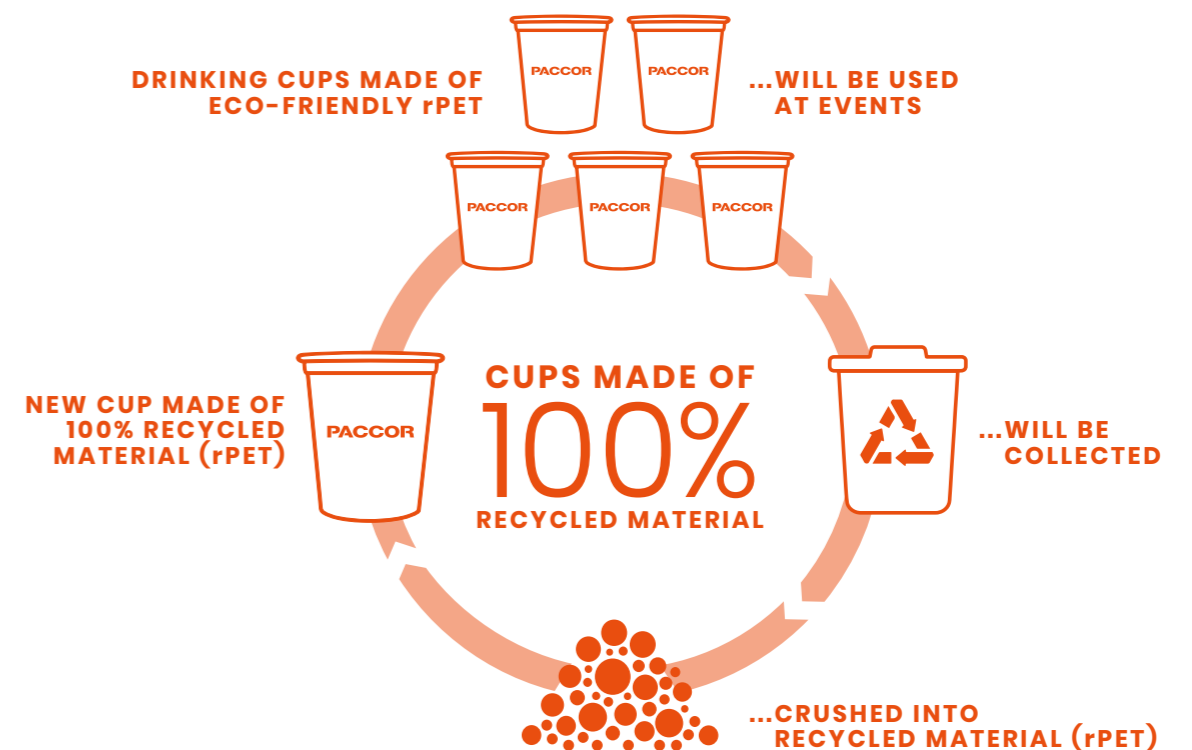

CIRCULAR EVENTS

PACCOR has launched a new project called "Circular Events". An initiative that raises sustainability awareness and supports organizers of events to turn single-use plastic products into valuable resources for future products.